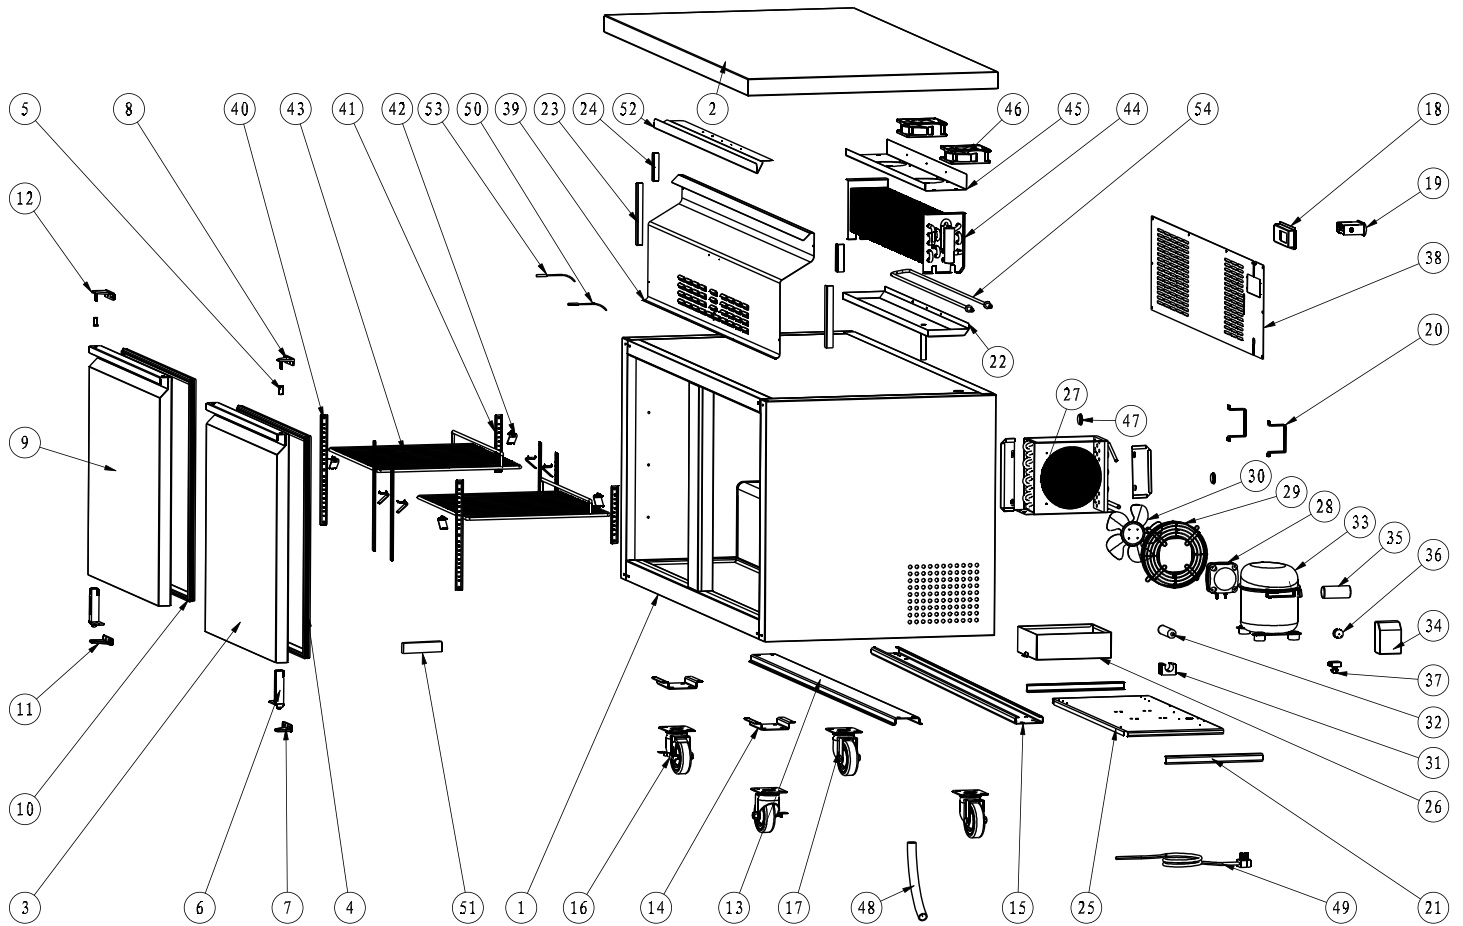

Parts Breakdown

Model FR-CN-1219-HC 50055

Parts Breakdown

Model FR-CN-1219-HC 50055

Item No.	Description	Position	Item No.	Description	Position	Item No.	Description	Position
AF743	Cabinet for 50055	1	AA324	Carel Temperature Controller-PYGX-AZ0586 for 50055	19	AF090	K Strip-3 Holes for 50055	40
AF744	Top Board for 50055	2	AF080	Stand Off Bracket for 50055	20	AF089	K Strip-2 Holes for 50055	41
AF755	Right Door for 50055	3	AF085	Compressor Unit Track for 50055	21	26884	K Clip for 50055	42
AB197	Gasket for 50055	4, 10	AF749	Inner Drain Pan for 50055	22	AB220	Shelf for 50055	43
AA388	Axis Cover for 50055	5	AF738	Evaporator Cover Sticker for 50055	23	AB221	Evaporator for 50055	44
AA955	Left/Right Spring Hinge for 50055	6	AF739	Evaporator Cover Sticker for 50055	24	AF752	Fan Motor Installation Board for 50055	45
AA360	Hinge T for 50055	7	AF106	Compressor Unit Installation Board for 50055	25	AE901	Evaporator Fan Motor for 50055	46
AF070	Hinge X for 50055	8	AA874	Outer Drain Pan for 50055	26	AB169	Foaming Hole Cover for 50055	47
AF756	Left Door for 50055	9	AA210	Condenser for 50055	27	AA133	Drain Hose for 50055	48
61468	Hinge V for 50055	11	AF030	Evaporator Fan Motor for 50055	28	AA135	Power Cord for 50055	49
AB200	Hinge W for 50055	12	AA207	Condenser Fan Motor Cover for 50055	29	AA379	Temperature Probe for 50055	50
AF747	Castor Support B for 50055	13	AA208	Condenser Fan Blade for 50055	30	AA596	Thermometer for 50055	51
AF734	Castor Support C for 50055	14	AB595	Filter Fixer for 50055	31	AF757	Air Flue Board for 50055	52
AF748	Castor Support A for 50055	15	AB594	Filter D25x160-B for 50055	32	AB084	Evaporator Temperature Sensor for 50055	53
26246	Caster with Brake for 50055	16	AE876	Compressor for 50055	33	AB247	Defrost Heater for 50055	54
26247	Caster without Brake for 50055	17	AF750	Back Grill for 50055	38			
AB320	Thermostat Installation Board for 50055	18	AF751	Evaporator Cover for 50055	39			